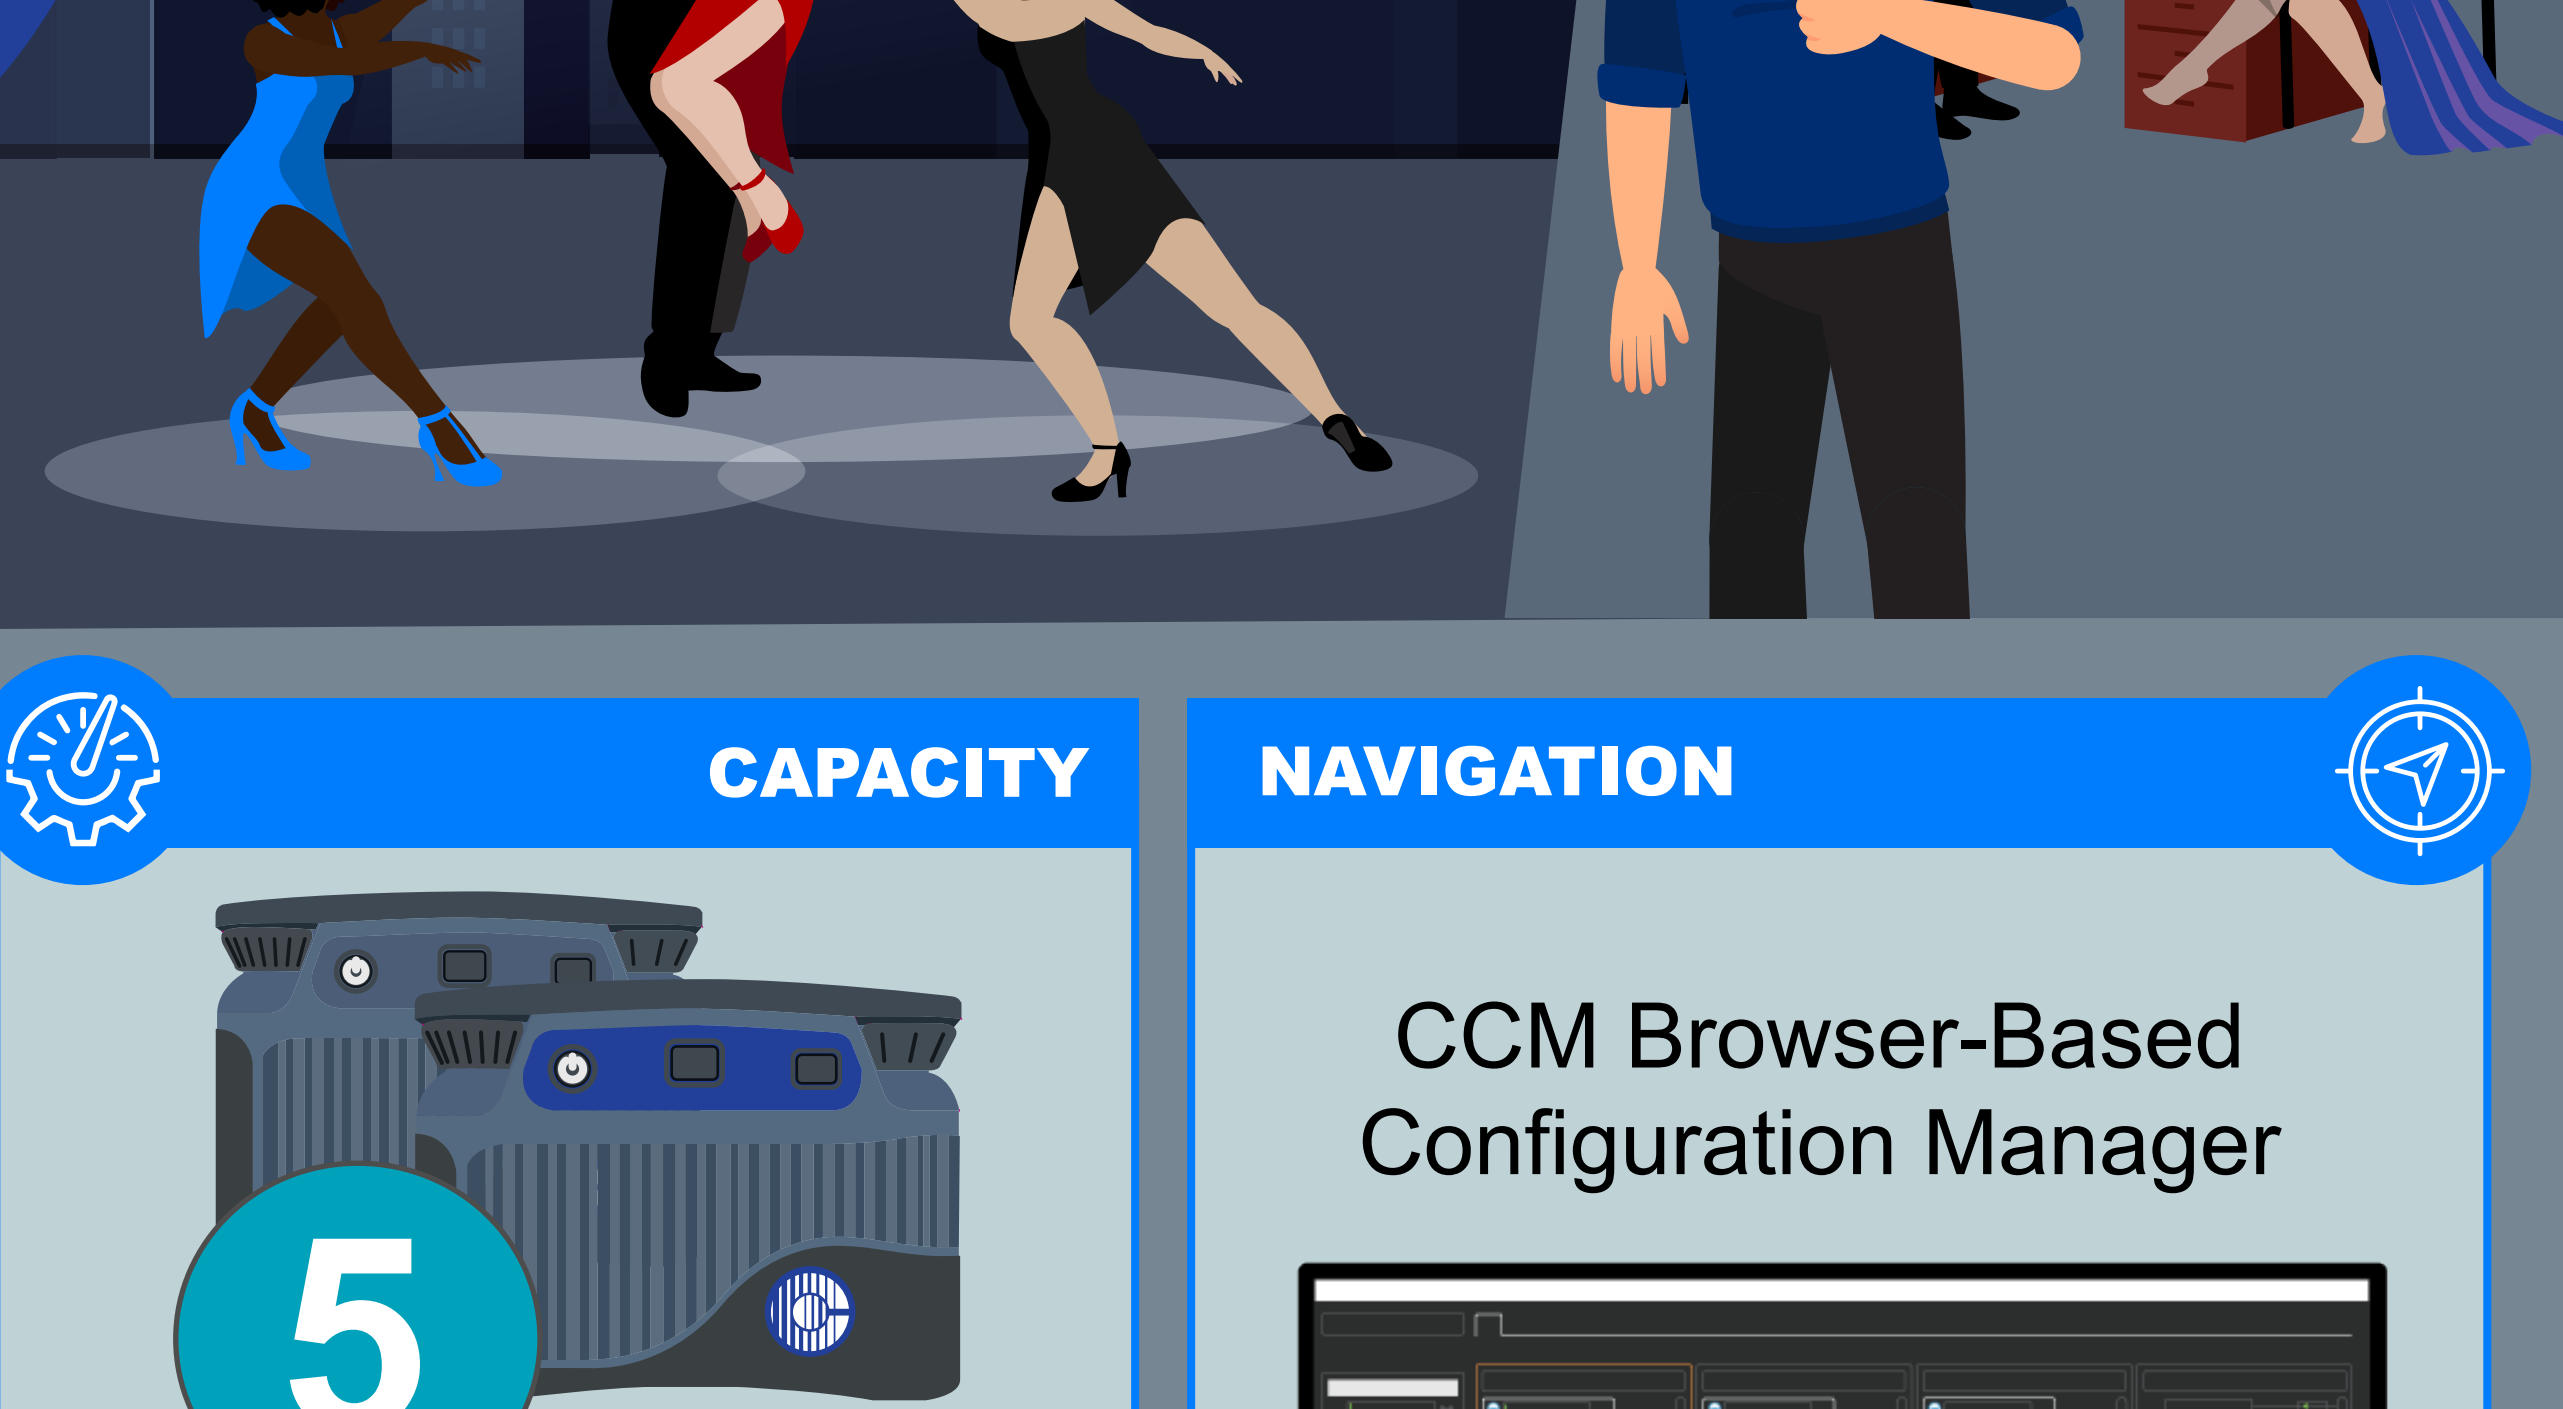

FreeSpeak Family Base Station Options

FreeSpeak II Base II 5-Up System

<p>CAPACITY</p> <p>5 10</p>	<p>NAVIGATION</p> <p>CCM Browser-Based Configuration Manager</p>
<p>EXPANDABILITY</p> <p>Expandable to FreeSpeak II Base</p> <p>5 → 25+</p>	<p>CHANNELS/GROUPS</p> <p>12 Channels</p> <p>4+ Channels</p>
<p>TRANSCIVERS</p> <p>E1</p>	<p>BANDS</p> <p>1.9 GHz</p> <p>2.4 GHz</p>
<p>AUDIO QUALITY</p> <p>7 KHz</p>	<p>BUDGET</p> <p>Low cost entry solution with expandability to FSII</p>

FreeSpeak Edge Base Station

<p>CAPACITY</p> <p>16 6 10</p>	<p>NAVIGATION</p> <p>CCM Browser-Based Configuration Manager</p> <p>Touchscreen Operation</p>
<p>EXPANDABILITY</p> <p>Not Expandable</p> <p>16</p>	<p>CHANNELS/GROUPS</p> <p>100 Channels</p> <p>4+ Channels</p> <p>8+ Channels</p>
<p>TRANSCIVERS</p> <p>Base to Transceiver: Up to 500 ft (Cable Only), Up to 1500 ft (when TCVR is Powered Locally)</p> <p>Base to Transceiver: Up to 300 ft (PoE)</p> <p>Digital IP</p> <p>E1</p>	<p>BANDS</p> <p>1.9 GHz</p> <p>2.4 GHz</p> <p>5 GHz</p>
<p>AUDIO QUALITY</p> <p>7 KHz</p> <p>12 KHz</p>	<p>BUDGET</p> <p>Low Cost IP Entry to Matrix</p> <p>Dante Capability in a 1RU</p>