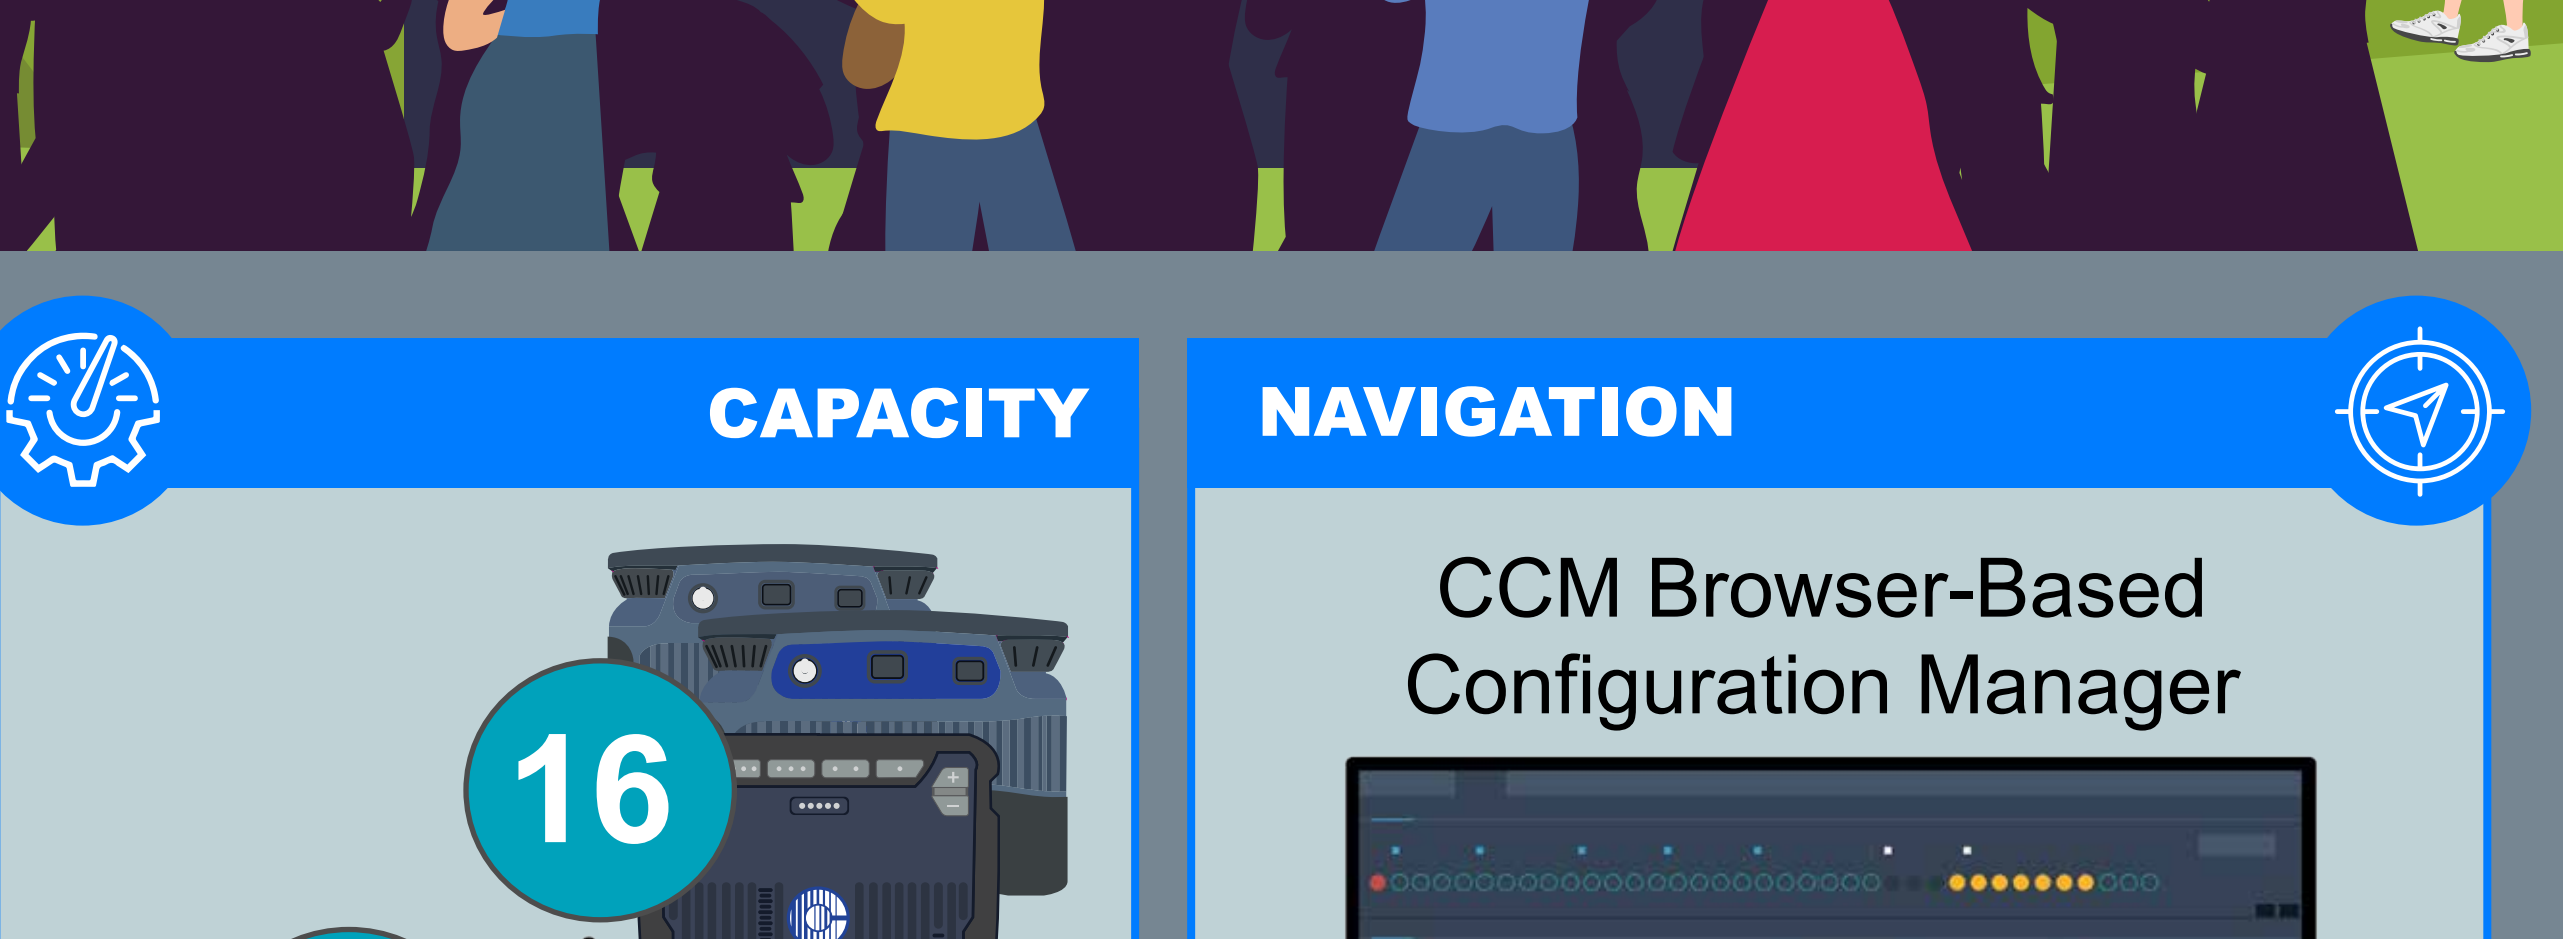

FreeSpeak Family Base Station Options

FreeSpeak II Base II 5-Up System

<p>CAPACITY</p> <p>5 10</p>	<p>NAVIGATION</p> <p>CCM Browser-Based Configuration Manager</p>
<p>EXPANDABILITY</p> <p>Expandable to FreeSpeak II Base</p> <p>5 → 25+</p>	<p>CHANNELS/GROUPS</p> <p>12 Channels</p> <p>4+ Channels</p>
<p>TRANSCIVERS</p> <p>E1</p>	<p>BANDS</p> <p>1.9 GHz</p> <p>2.4 GHz</p>
<p>AUDIO QUALITY</p> <p>7 KHz</p>	<p>BUDGET</p> <p>Low cost entry solution with expandability to FSII</p>

FreeSpeak Edge Base Station

<p>CAPACITY</p> <p>16 6 10</p>	<p>NAVIGATION</p> <p>CCM Browser-Based Configuration Manager</p> <p>Touchscreen Operation</p>
<p>EXPANDABILITY</p> <p>Not Expandable</p> <p>16</p>	<p>CHANNELS/GROUPS</p> <p>100 Channels</p> <p>4+ Channels</p> <p>8+ Channels</p>
<p>TRANSCIVERS</p> <p>Base to Transceiver: Up to 500 ft (Cable Only), Up to 1500 ft (when TCVR is Powered Locally)</p> <p>Base to Transceiver: Up to 300 ft (PoE)</p> <p>Digital IP</p> <p>E1</p>	<p>BANDS</p> <p>1.9 GHz</p> <p>2.4 GHz</p> <p>5 GHz</p>
<p>AUDIO QUALITY</p> <p>7 KHz</p> <p>12 KHz</p>	<p>BUDGET</p> <p>Low Cost IP Entry to Matrix</p> <p>Dante Capability in a 1RU</p>